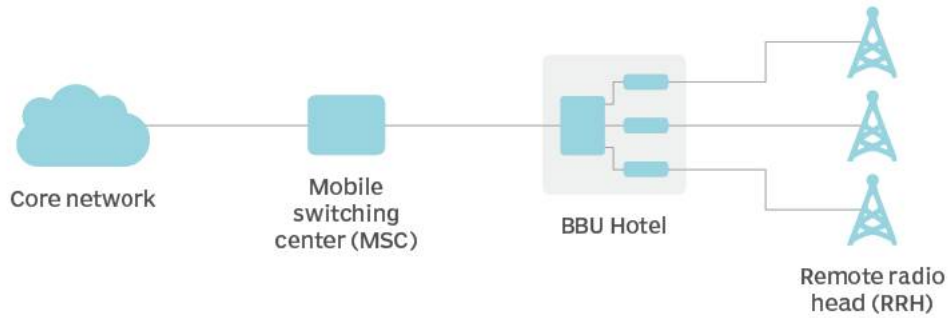

Cloud RAN (C-RAN)

ICONS: LOVEMASK/DOBESTOCK

©2019 TECHTARGET. ALL RIGHTS RESERVED TechTarget