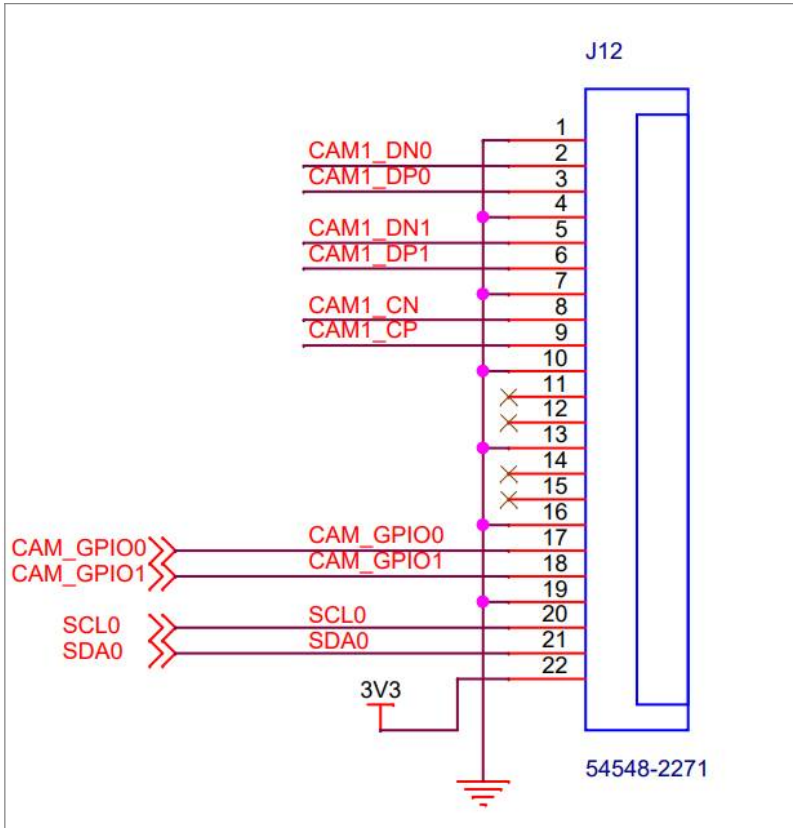

С автофокусом - обычно большого разрешения

Manufacturer	p\n	resolution	MP	Interface		Shutter
SmartSens	SC031GS	640×480	0.3M	DVP/MIPI/LVDS		Global
SmartSens	sc200ai	1920×1080	2M	MIPI/DVP	???	
GalaxyCore	GC2093	1920×1080	2M	MIPI	???	
SmartSens	SC3336	2312×1304	3M	MIPI/DVP	+++	
Omnivision	os04a10		4M	MIPI/LVDS		
SmartSens	SC4336	2568×1448	4M	MIPI		
SmartSens	SC500AI	2888×1628	5M	MIPI		

Manufacturer	p\n	resolution	MP	Interface		Shutter
SmartSens	SC500AI	2888×1628	5M	MIPI		
SmartSens	SC530AI	2884×1624	5M	MIPI		
GalaxyCore	GC4023					
GalaxyCore	GC4653					
SmartSens	sc230ai					
SmartSens	SC3338					

photo	size	lens	focus
	38×38	M12	fixed
	22×15	M12	fixed
	24.5×24.5	M12	Fixed

photo	size	lens	focus
		M12	fixed
			fixed
			fixed
			auto

FPC pinouts

Raspberry Pi FPC connector

Rockchip luckfox