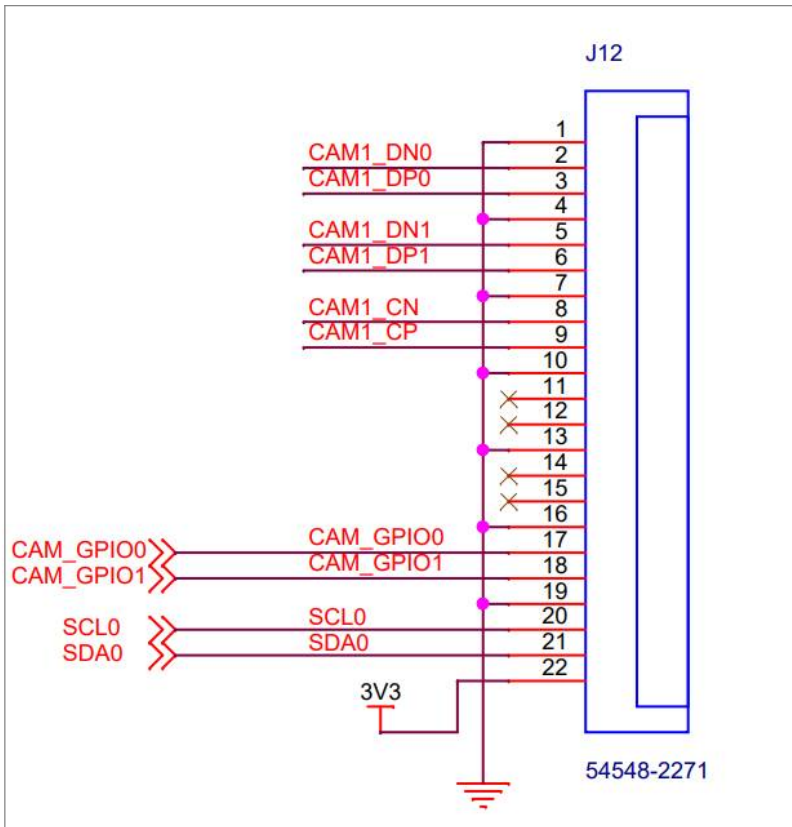

С автофокусом - обычно большого разрешения

Manufacturer	p\n	resolution	MP	Interface		Shutter
SmartSens	SC031GS	640×480	0.3M	DVP/MIPI/LVDS		Global
SmartSens	sc200ai	1920×1080	2M	MIPI/DVP	???	
GalaxyCore	GC2093	1920×1080	2M	MIPI	???	
SmartSens	SC3336	2312×1304	3M	MIPI/DVP	+++	
Omnivision	os04a10		4M	MIPI/LVDS		
SmartSens	SC4336	2568×1448	4M	MIPI		
SmartSens	SC500AI	2888×1628	5M	MIPI		

Manufacturer	p\n	resolution	MP	Interface		Shutter
SmartSens	SC500AI	2888×1628	5M	MIPI		
SmartSens	SC530AI	2884×1624	5M	MIPI		
GalaxyCore	GC4023					
GalaxyCore	GC4653					
SmartSens	sc230ai					
SmartSens	SC3338					

photo	size	lens	focus
	38×38	M12	fixed
	22×15	M12	fixed
	24.5×24.5	M12	Fixed

photo	size	lens	focus
		M12	fixed
			fixed
			fixed
			auto

FPC pinouts

Raspberry Pi FPC connector

Rockchip luckfox

<http://www.kailaptech.com/Product.aspx?id=2508&l=1110>
 1MP OmniVision OV9732 IR Switch MIPI and DVP Interface
 M12 Fixed Focus Camera Module
 Model No. KLT-C3PF-IRSW-OV9732 V2.0