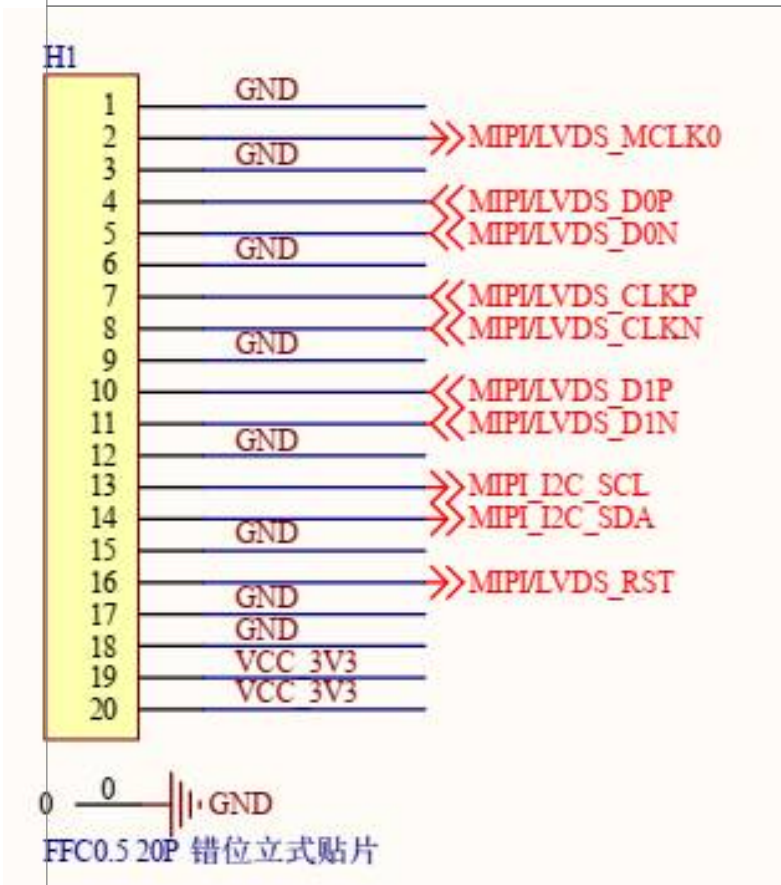

С автофокусом - обычно большого разрешения

Manufacturer	p\n	resolution	MP	Interface		Shutter
SmartSens	SC031GS	640×480	0.3M	DVP/MIPI/LVDS		Global
SmartSens	sc200ai	1920×1080	2M	MIPI/DVP	???	
GalaxyCore	GC2093	1920×1080	2M	MIPI	???	
SmartSens	SC3336	2312×1304	3M	MIPI/DVP	+++	
Omnivision	os04a10		4M	MIPI/LVDS		
SmartSens	SC4336	2568×1448	4M	MIPI		
SmartSens	SC500AI	2888×1628	5M	MIPI		

Manufacturer	p\n	resolution	MP	Interface		Shutter
SmartSens	SC500AI	2888×1628	5M	MIPI		
SmartSens	SC530AI	2884×1624	5M	MIPI		
GalaxyCore	GC4023					
GalaxyCore	GC4653					
SmartSens	sc230ai					
SmartSens	SC3338					

photo	size	lens	focus
	38×38	M12	fixed
	22×15	M12	fixed
	24.5×24.5	M12	Fixed

photo	size	lens	focus
		M12	fixed
			fixed
			fixed
			auto

FPC pinouts

Raspberry Pi FPC connector

Rockchip luckfox

<http://www.kailaptech.com/Product.aspx?id=2508&l=1110>
 1MP OmniVision OV9732 IR Switch MIPI and DVP Interface
 M12 Fixed Focus Camera Module
 Model No. KLT-C3PF-IRSW-OV9732 V2.0