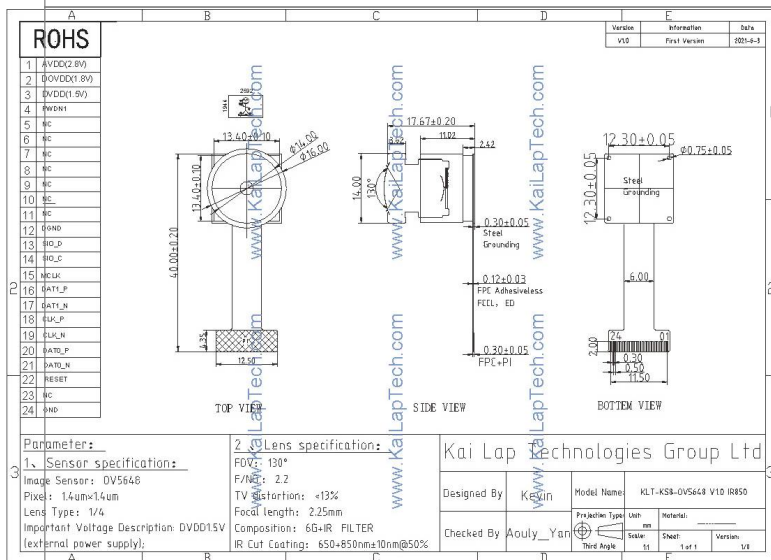

photo	size	lens	focus
	38×38	M12	fixed
	22×15	M12	fixed
	24.5×24.5	M12	Fixed

photo	size	lens	focus
		M12	fixed
			fixed
			fixed
			auto

FPC pinouts

Raspberry Pi FPC connector

Rockchip luckfox

<http://www.kailaptech.com/Product.aspx?id=2508&l=1110>
 1MP OmniVision OV9732 IR Switch MIPI and DVP Interface
 M12 Fixed Focus Camera Module
 Model No. KLT-C3PF-IRSW-OV9732 V2.0