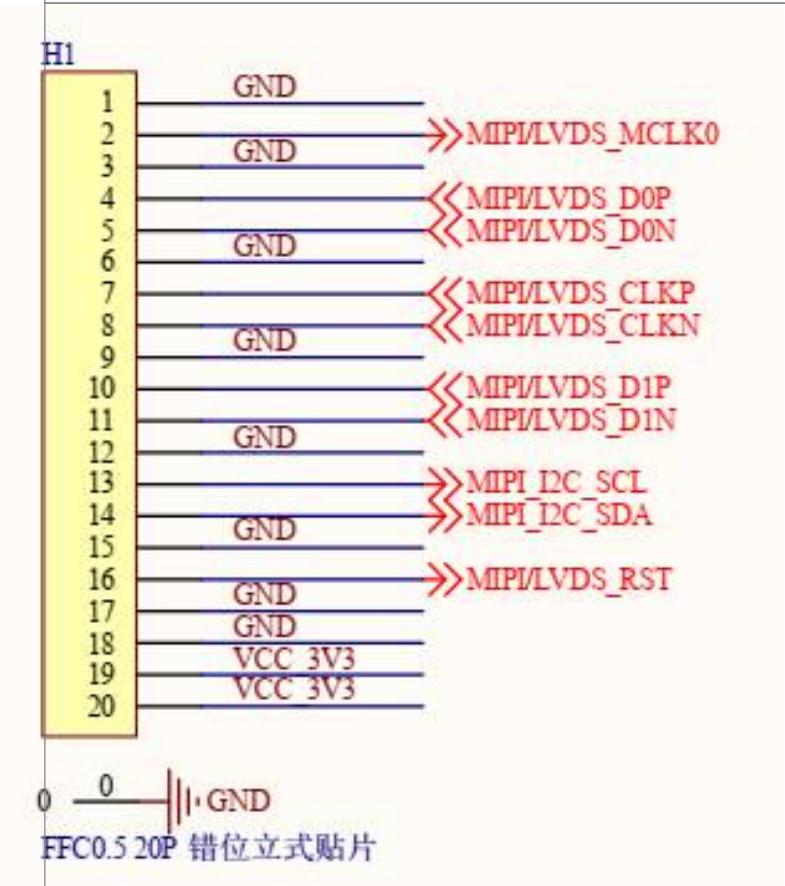

С автофокусом - обычно большого разрешения

Manufacturer	p\n	resolution	MP	Interface		Shutter
SmartSens	SC031GS	640×480	0.3M	DVP/MIPI/LVDS		Global
SmartSens	sc200ai	1920×1080	2M	MIPI/DVP	???	
GalaxyCore	GC2093	1920×1080	2M	MIPI	???	
SmartSens	SC3336	2312×1304	3M	MIPI/DVP	+++	
Omnivision	os04a10		4M	MIPI/LVDS		
SmartSens	SC4336	2568×1448	4M	MIPI		
SmartSens	SC500AI	2888×1628	5M	MIPI		

Manufacturer	p\n	resolution	MP	Interface		Shutter
SmartSens	SC500AI	2888×1628	5M	MIPI		
SmartSens	SC530AI	2884×1624	5M	MIPI		
GalaxyCore	GC4023					
GalaxyCore	GC4653					
SmartSens	sc230ai					
SmartSens	SC3338					

photo	size	lens	focus
	38×38	M12	fixed
	22×15	M12	fixed
	24.5×24.5	M12	Fixed

photo	size	lens	focus
		M12	fixed
			fixed
			fixed
			auto

FPC pinouts

Raspberry Pi FPC connector

Rockchip luckfox