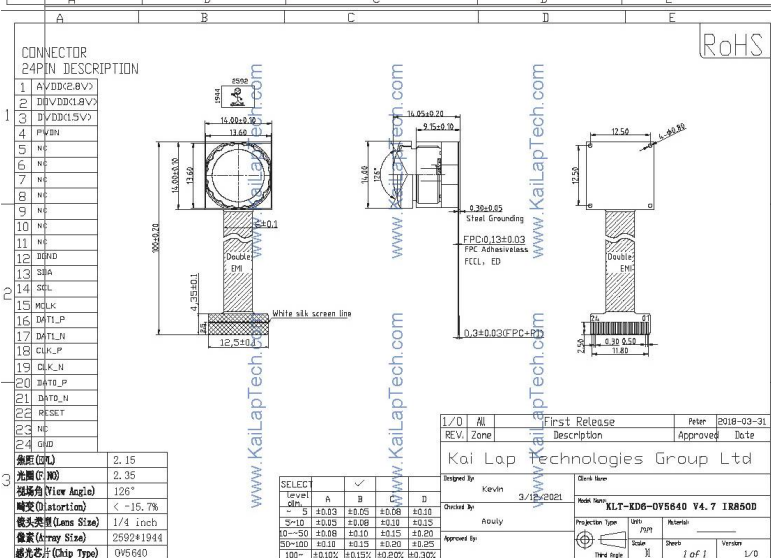

<http://www.kailaptech.com/Product.aspx?id=2319&l=1110>
5MP OmniVision OV5640 MIPI Interface 850nm Dual Pass
M12 Fixed Focus Camera Module
Model No. KLT-KD6-OV5640 V4.7 IR850D