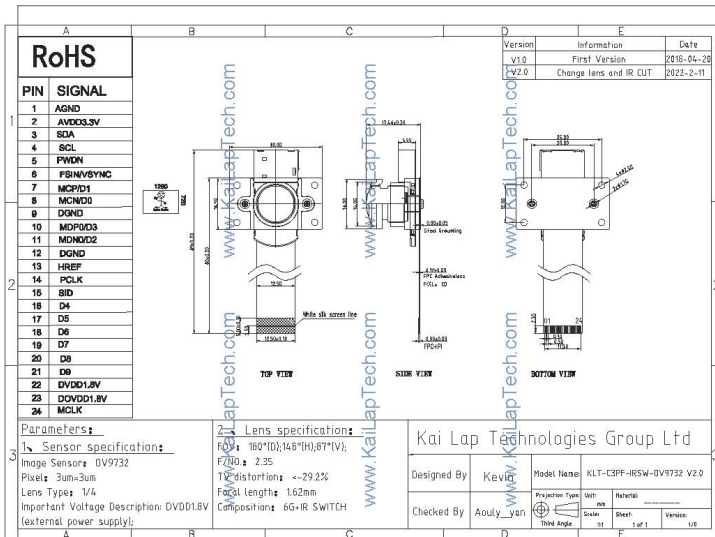

photo	size	lens	focus
	38×38	M12	fixed
	22×15	M12	fixed
	24.5×24.5	M12	Fixed

photo	size	lens	focus
		M12	fixed
			fixed
			fixed
			auto

FPC pinouts

Raspberry Pi FPC connector

Rockchip luckfox

<http://www.kailaptech.com/Product.aspx?id=2508&l=1110>
 1MP OmniVision OV9732 IR Switch MIPI and DVP Interface
 M12 Fixed Focus Camera Module
 Model No. KLT-C3PF-IRSW-OV9732 V2.0